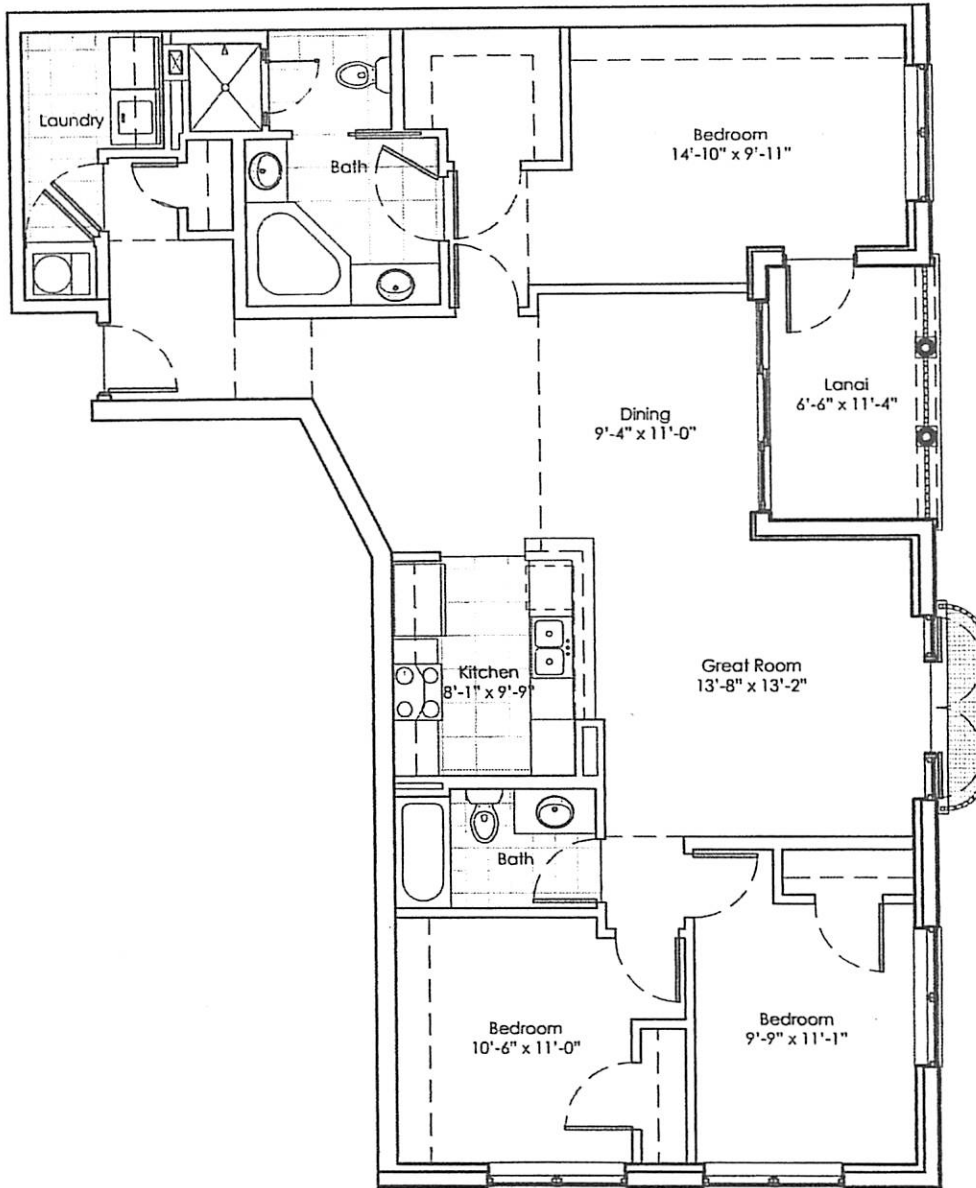

# The Residences

AT COCONUT POINT

Kosene Kosene  
RESIDENTIAL

Residence L	
Residence Area:	1,494 s. f.
Lanai Area:	82 s. f.
Parking Area:	162 s. f.
Total Residence:	1,738 s. f.

*[Floor plans/elevations are artist's renderings and subject to change with final specifications. Ceiling height and drop ceilings vary throughout each unit. Room sizes are approximate.]*