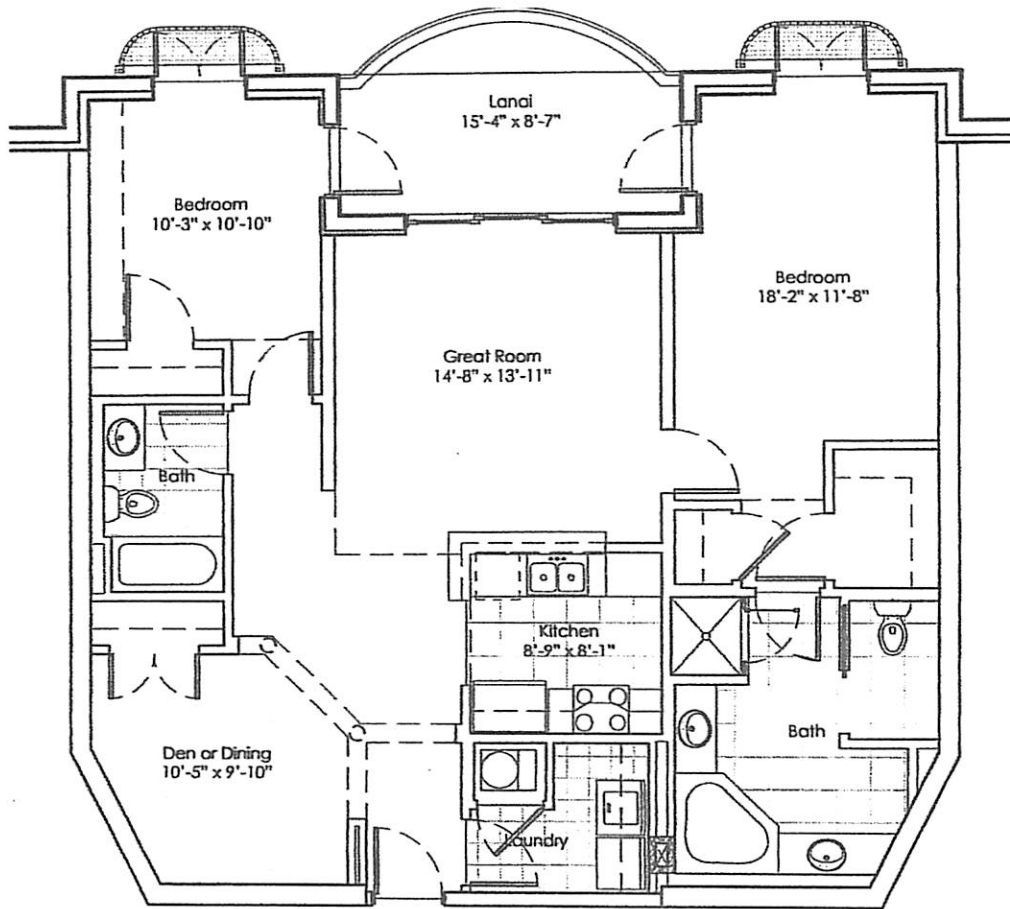

The Residences

AT COCONUT POINT

Kosene Kosene
RESIDENTIAL

Residence I	
Residence Area:	1,323 s. f.
Lanai Area:	126 s. f.
Parking Area:	162 s. f.
Total Residence:	1,611 s. f.

(Floor plans/elevations are artist's renderings and subject to change with final specifications. Ceiling height and drop ceilings vary throughout each unit. Room sizes are approximate.)