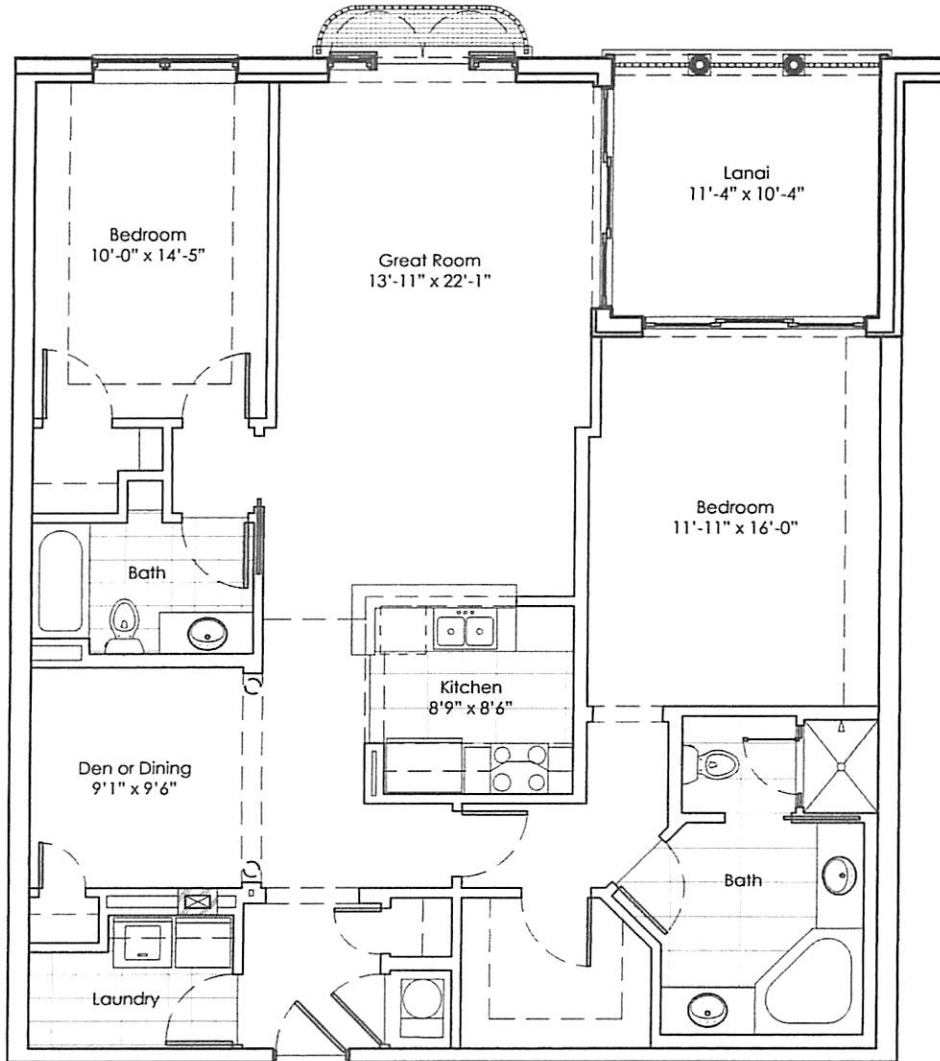

The Residences

AT COCONUT POINT

Kosene Kosene
RESIDENTIAL

Residence H	
Residence Area:	1,480 s. f.
Lanai Area:	132 s. f.
Parking Area:	162 s. f.
Total Residence:	1,774 s. f.

(Floor plans/elevations are artist's renderings and subject to change with final specifications. Ceiling height and drop ceilings vary throughout each unit. Room sizes are approximate.)