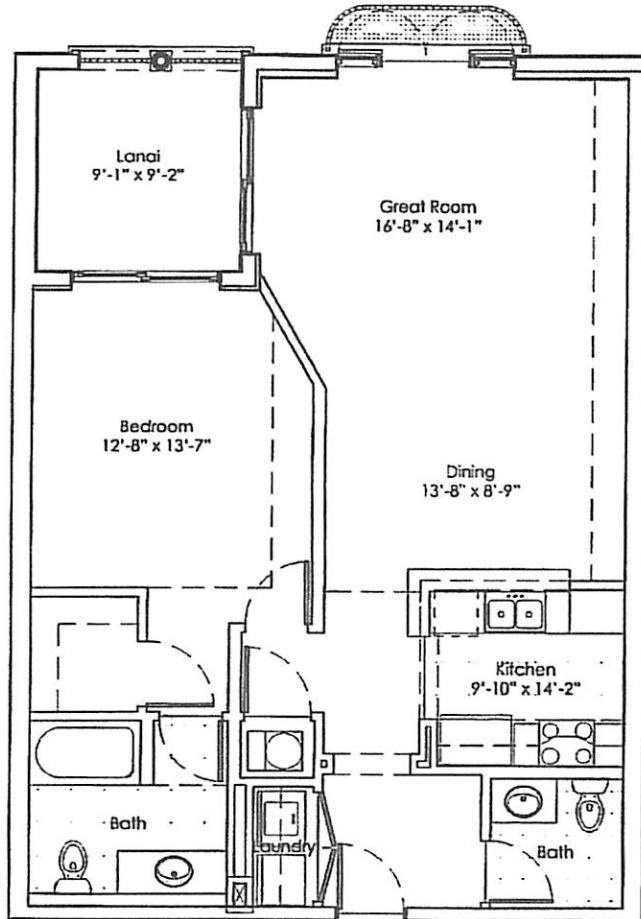

The Residences

AT COCONUT POINT

Kosene Kosene
RESIDENTIAL

Residence D	
Residence Area:	1,005 s. f.
Lanai Area:	96 s. f.
Parking Area:	162 s. f.
Total Residence:	1,263 s. f.

(Floor plans/elevations are artist's renderings and subject to change with final specifications. Ceiling height and drop ceilings vary throughout each unit. Room sizes are approximate.)