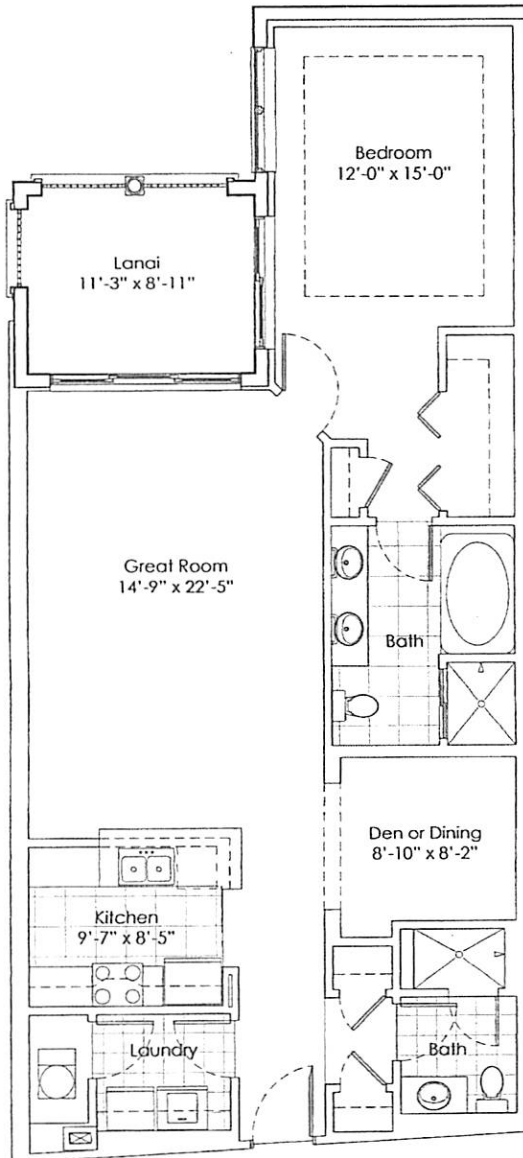

Residences

AT COCONUT POINT

UNIT: 6109

Kosene Kosene
RESIDENTIAL

Residence C3	
Residence Area:	1,220 s. f.
Lanai Area:	123 s. f.
Parking Area:	162 s. f.
Total Residence:	1,505 s. f.

(Floor plans/elevations are artist's renderings and subject to change with final specifications. Ceiling height and drop ceilings vary throughout each unit. Room sizes are approximate.)